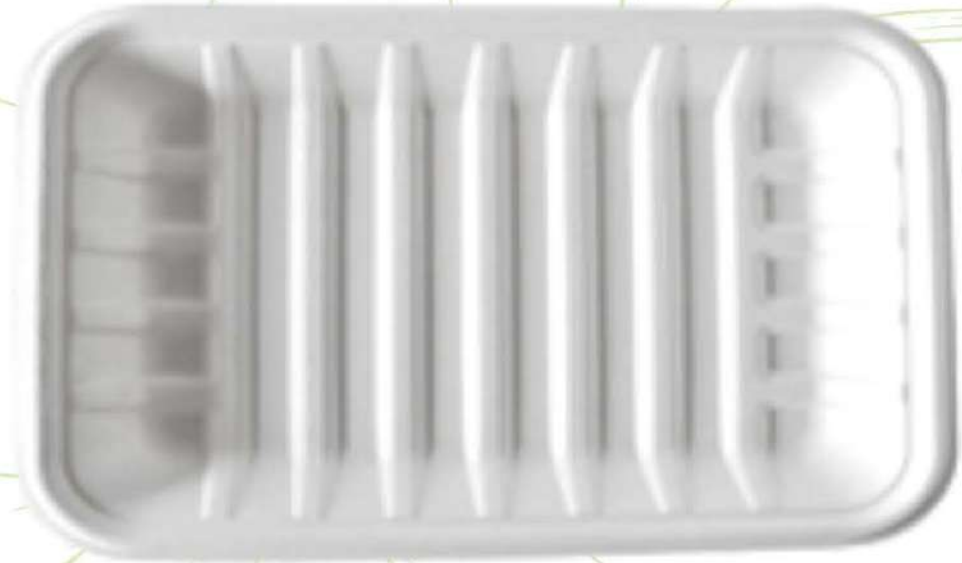

# TRAYS

**100% SUGAR CANE  
BAGASSE**

**100% BIODEGRADABLE  
& COMPOSTABLE**

MODEL: SP-01 & SP-02

Sizes:

SP-01: 10.5"x7.5"x1" / 26x19x2.7 cm

SP-02: 9"x5"x1" / 23x13x2.7 cm