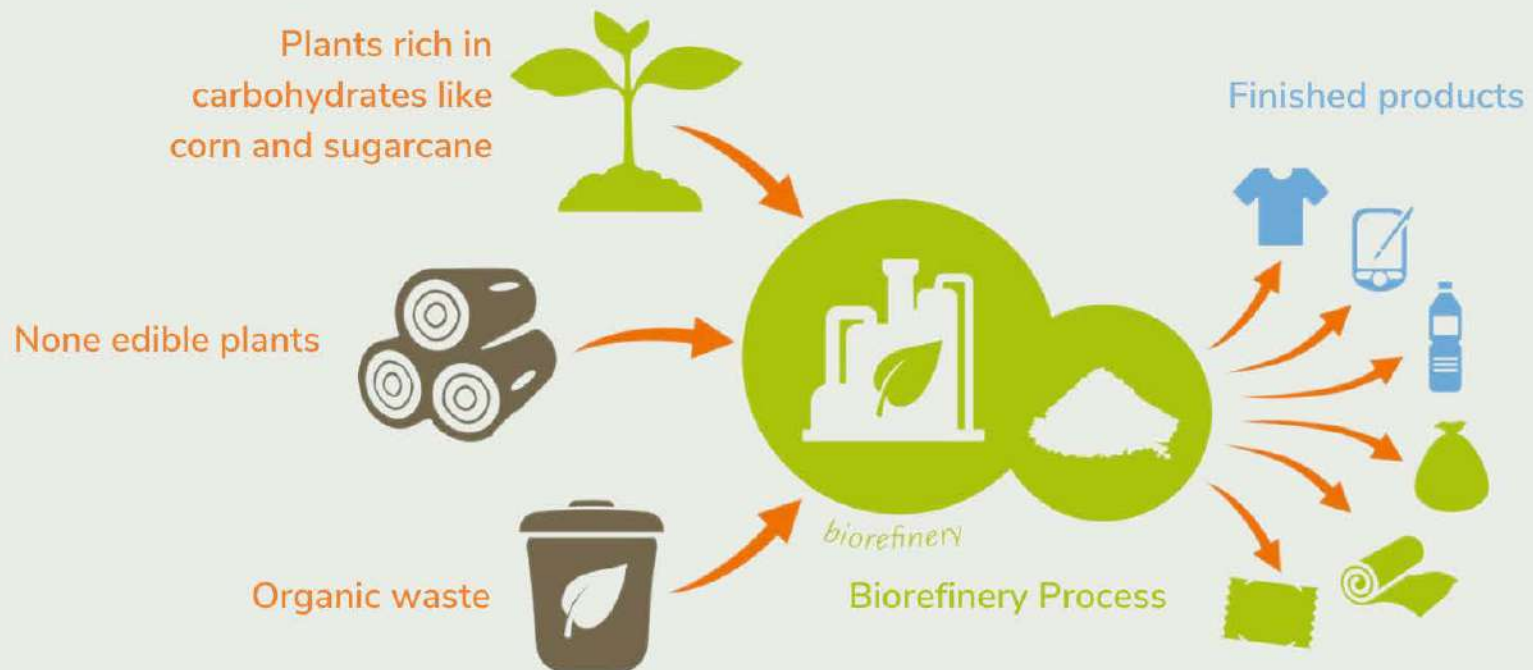

M
A
T
E
R
I
A
L

MORE ABOUT EACH PROCESS

For more information visit our website www.ncdcorporation.com

	PROCESS	DURATION	WHAT IT BECOMES
 LANDFILL (TRASH) 	The product will disintegrate because it is made with natural fiber and plastic free, it is landfill biodegradable.	1 to 24 months	Gas & Leachate
 HOME COMPOST 	The product will decompose in a home composting environment at lower temperature than an industrial facility, it is made with natural fiber and plastic free.	30 to 180 days	Organic fertilizer
 INDUSTRIAL COMPOST 	The product will not decompose in a home composting environment, it needs the higher temperature found at industrial facility, it is made with natural fiber and plastic free.	30 to 180 days	Organic fertilizer
 RECYCLE BIN 	The product doesn't decompose in nature nor in industrial facility, it contains plastic, glass or aluminum and the best way to dispose of it, is to recycle it.	Recycle process	Paper, Plastic, Aluminum, etc.
 HOT WATER 	The product dissolves instantly in hot water between 60°C and 90°C.	Dissolves Instantly	Water & Carbon Dioxide

CORNSTARCH

↳ Biodegradable

↳ 6 to 18 Months to degrade

↳ The residue becomes food or nutrient for animals or the soil.

Bioplastics are made from a wide range of bio-based renewable raw materials

PLATES

**PLANT MADE
CORNSTARCH**