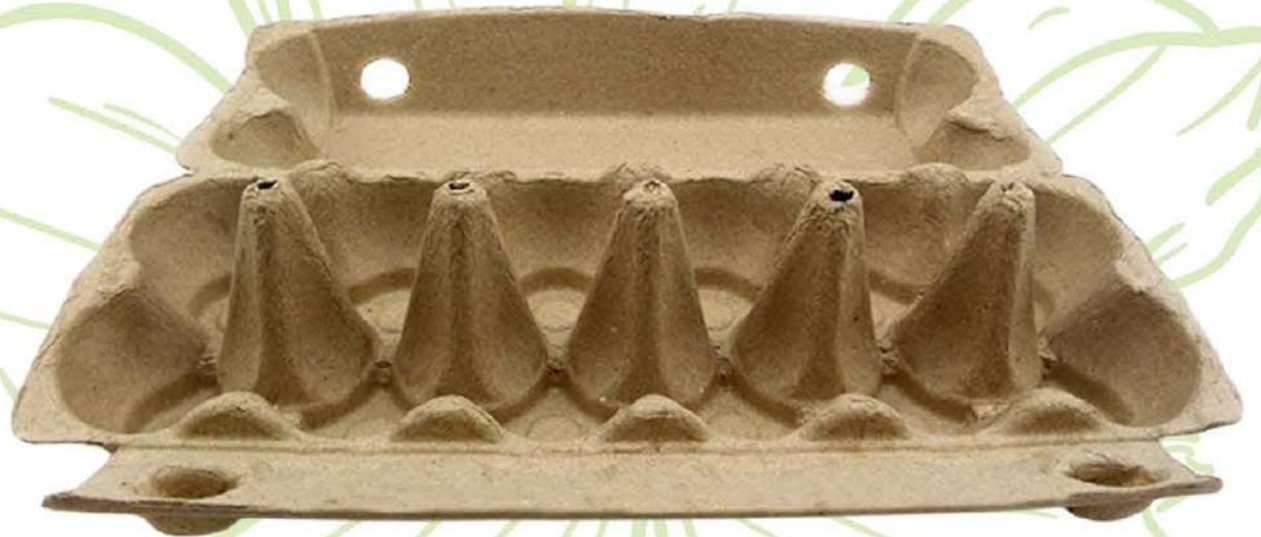

NCD
CORPORATION

TRAYS

**100% RECYCLED
PAPER PULP**

**100% BIODEGRADABLE
& COMPOSTABLE**

EGG TRAYS

Sizes:

12 eggs tray - 30x26x7 cm / 12"x10"x2.8"

TRAYS